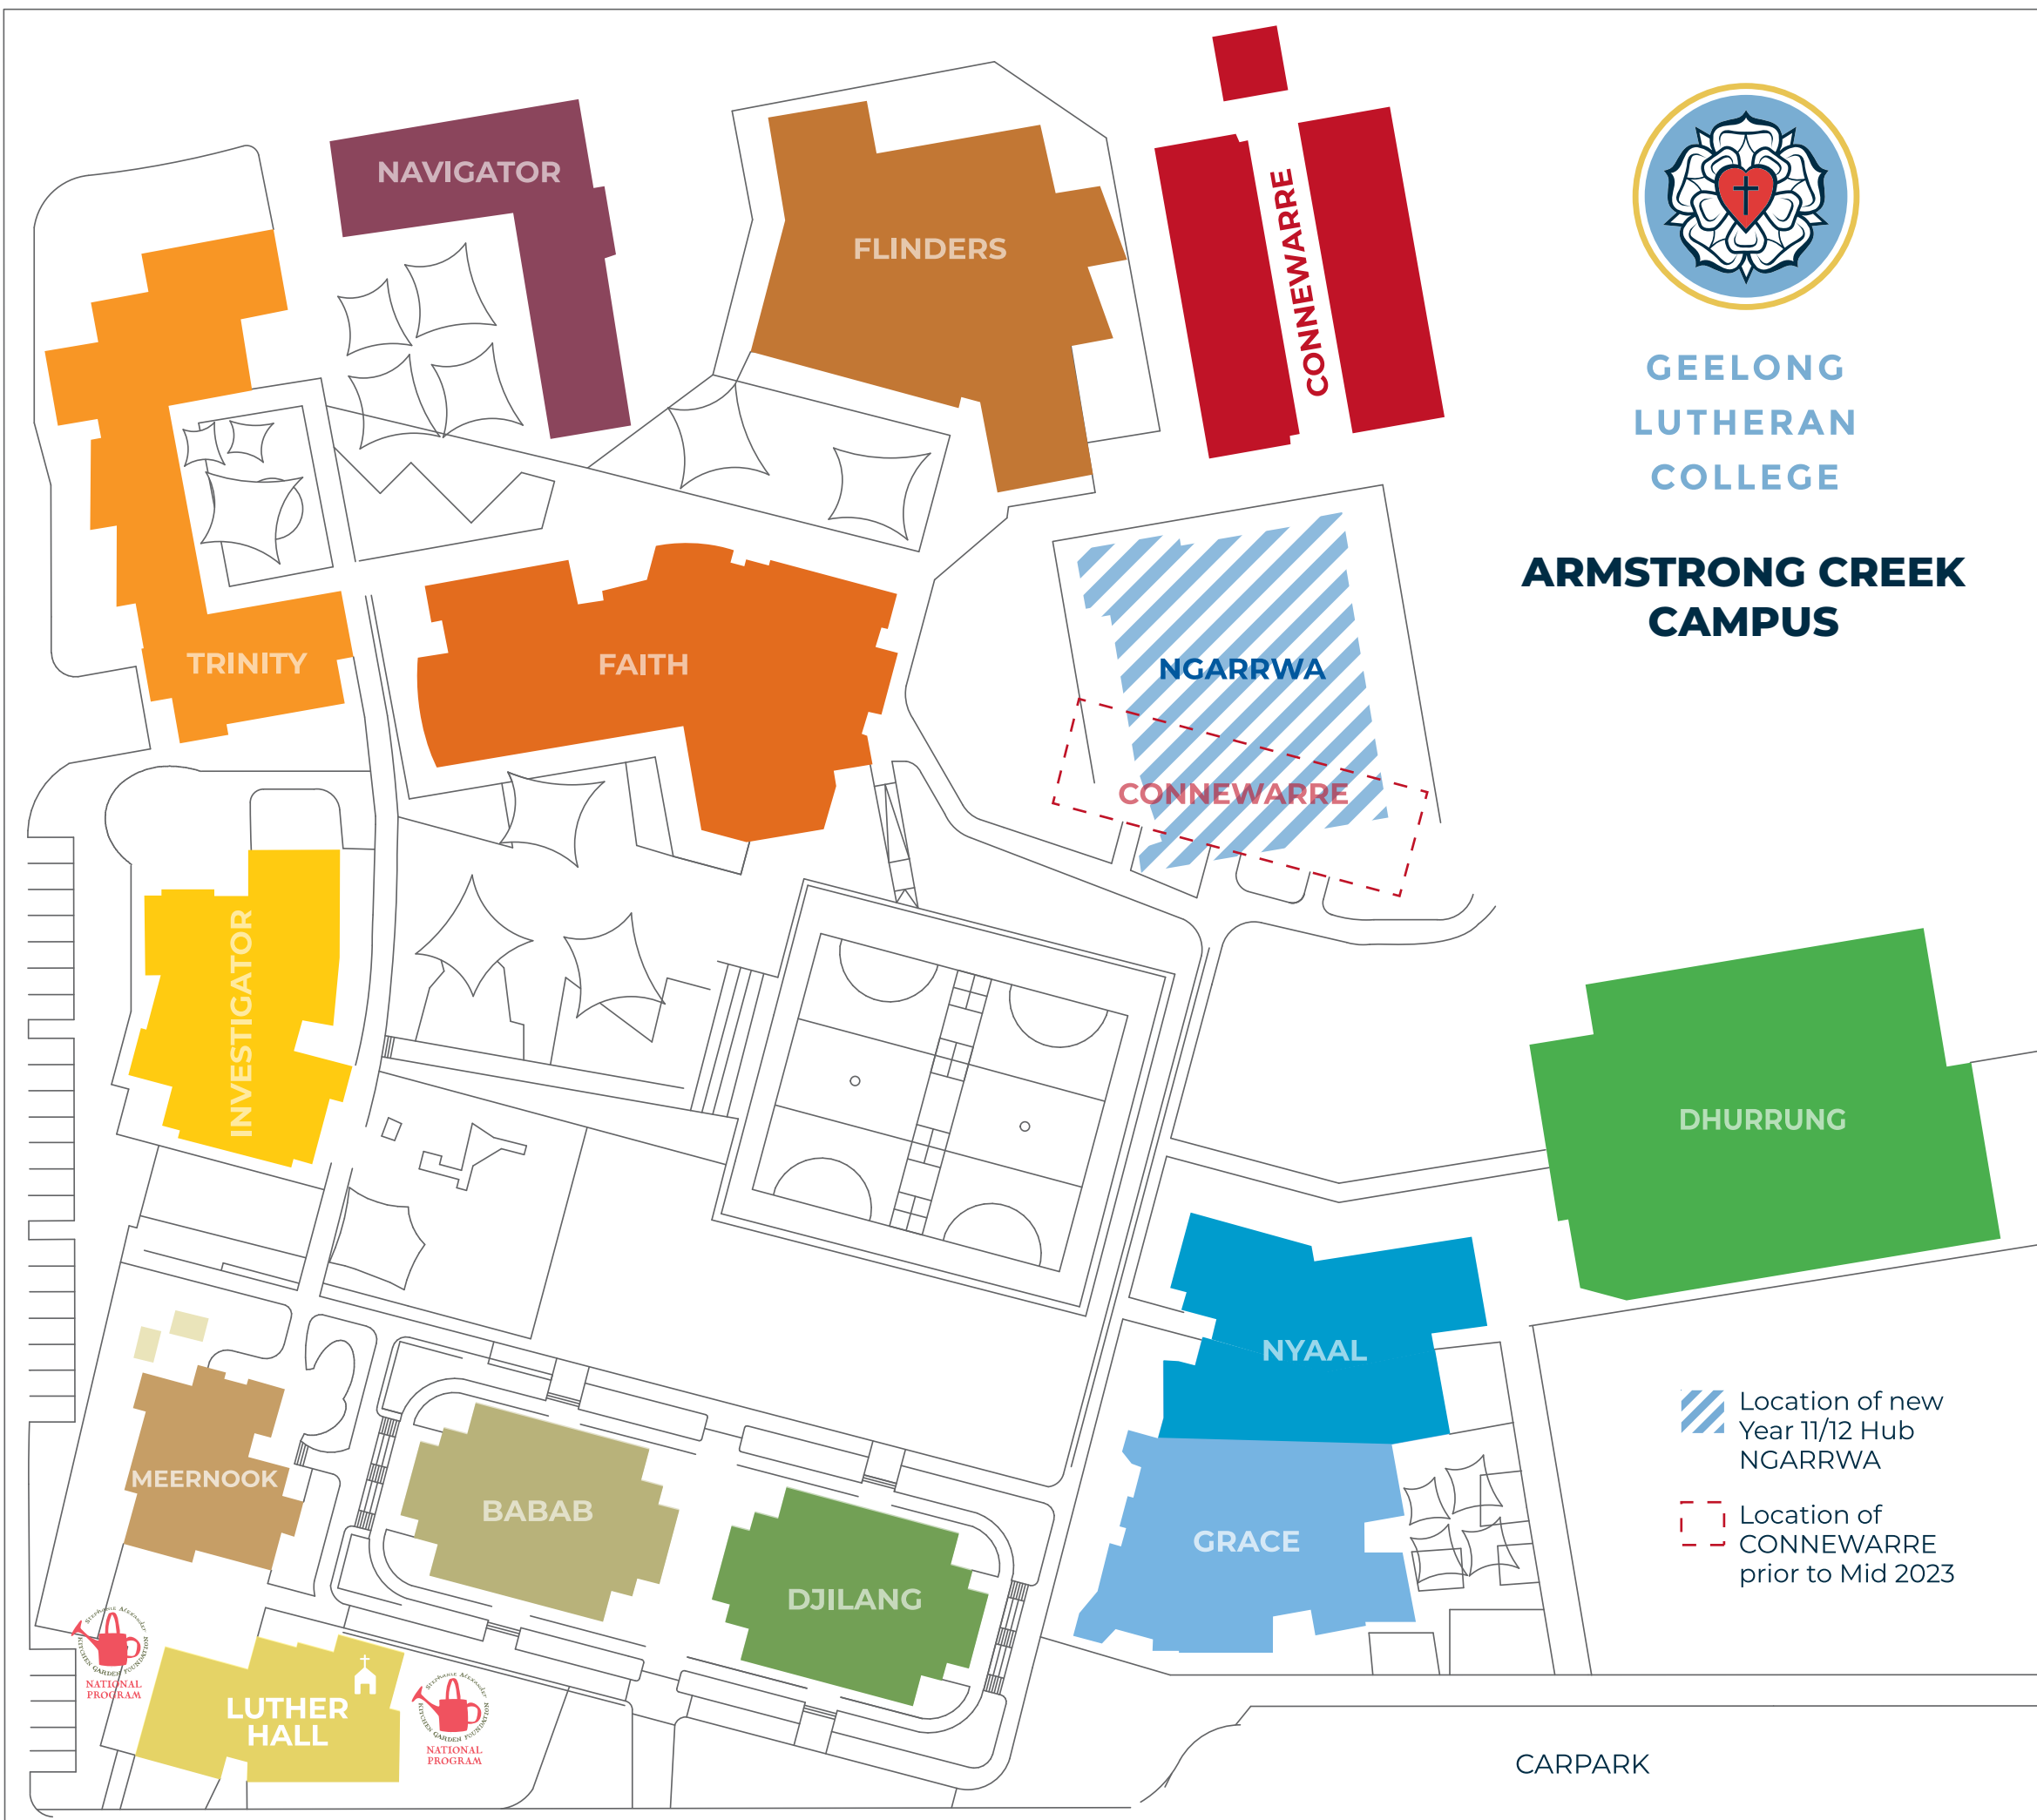

GEELONG
LUTHERAN
COLLEGE

ARMSTRONG CREEK CAMPUS

 Location of new
Year 11/12 Hub
NGARRWA

 Location of
CONNEWARRE
prior to Mid 2023

CARPARK